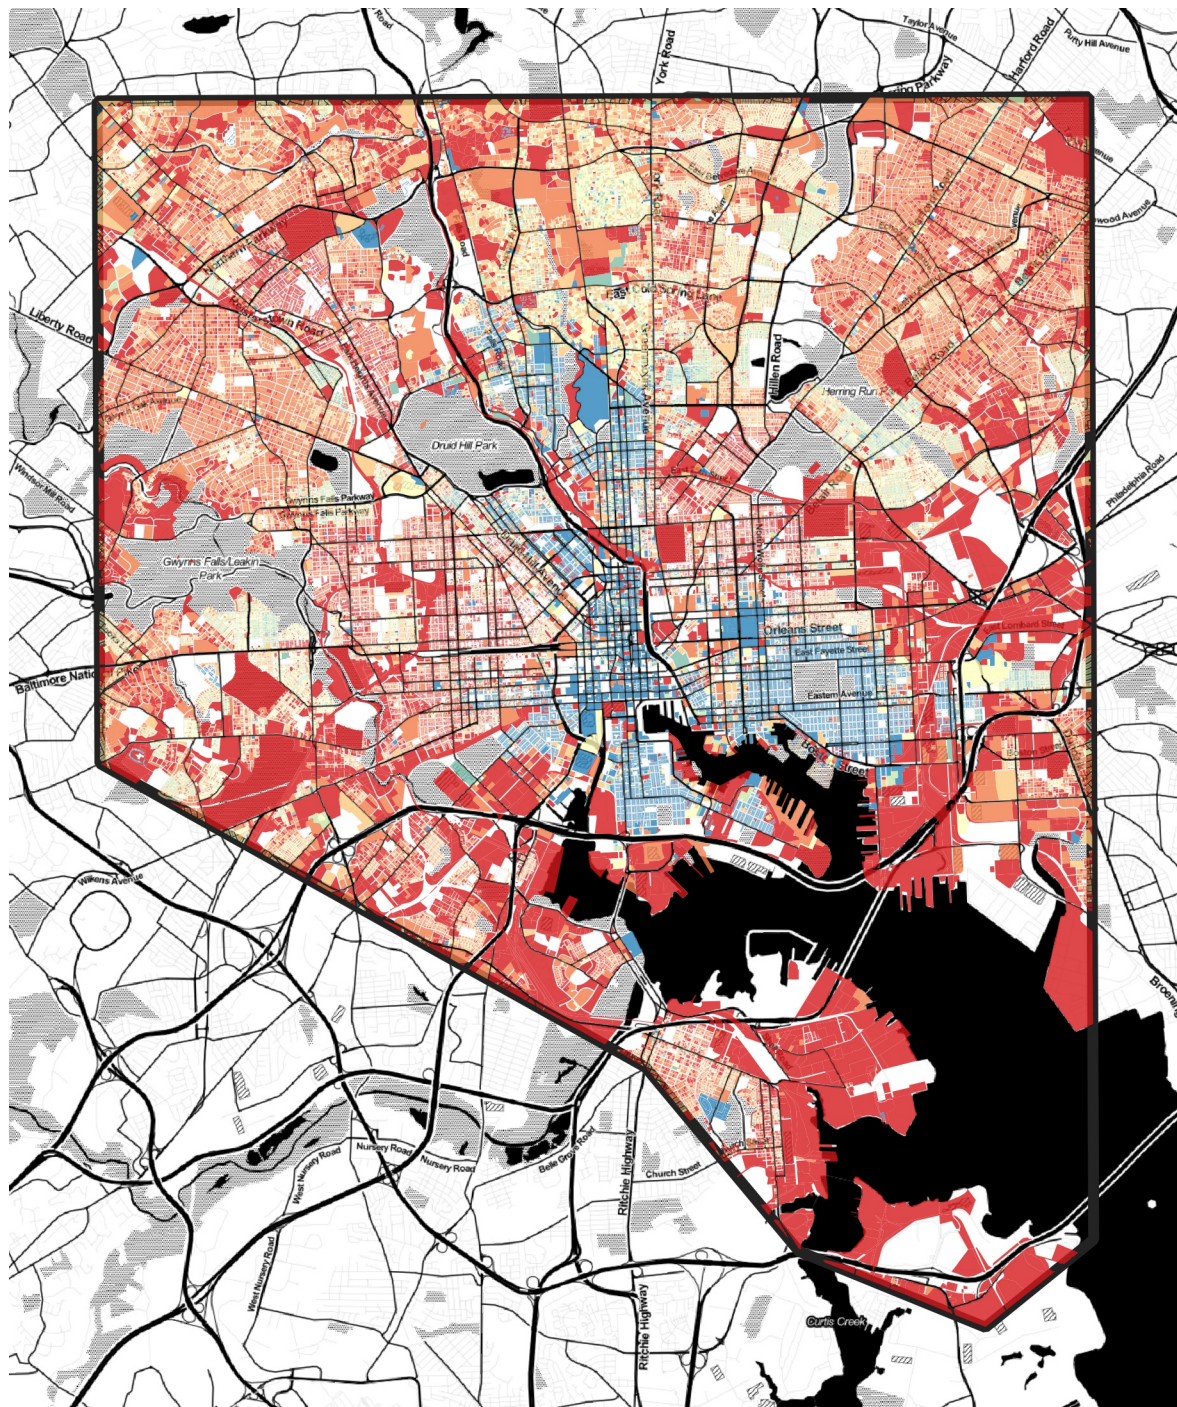

# Cash Values per Square Meter of Real Property in Baltimore

## Cash Value per Square Meter

Property value data from the Baltimore Real Property Database, <http://gis-baltimore.opendata.arcgis.com/datasets/real-property>

Property values shown are estimated current cash values for land and improvements. Properties listed in the database as property of the State of Maryland or Mayor and City Council of Baltimore are excluded, since their cash values are not generally well-defined.

Background map is Stamen Toner.

Created by DW Rowlands, 8 October 2018.